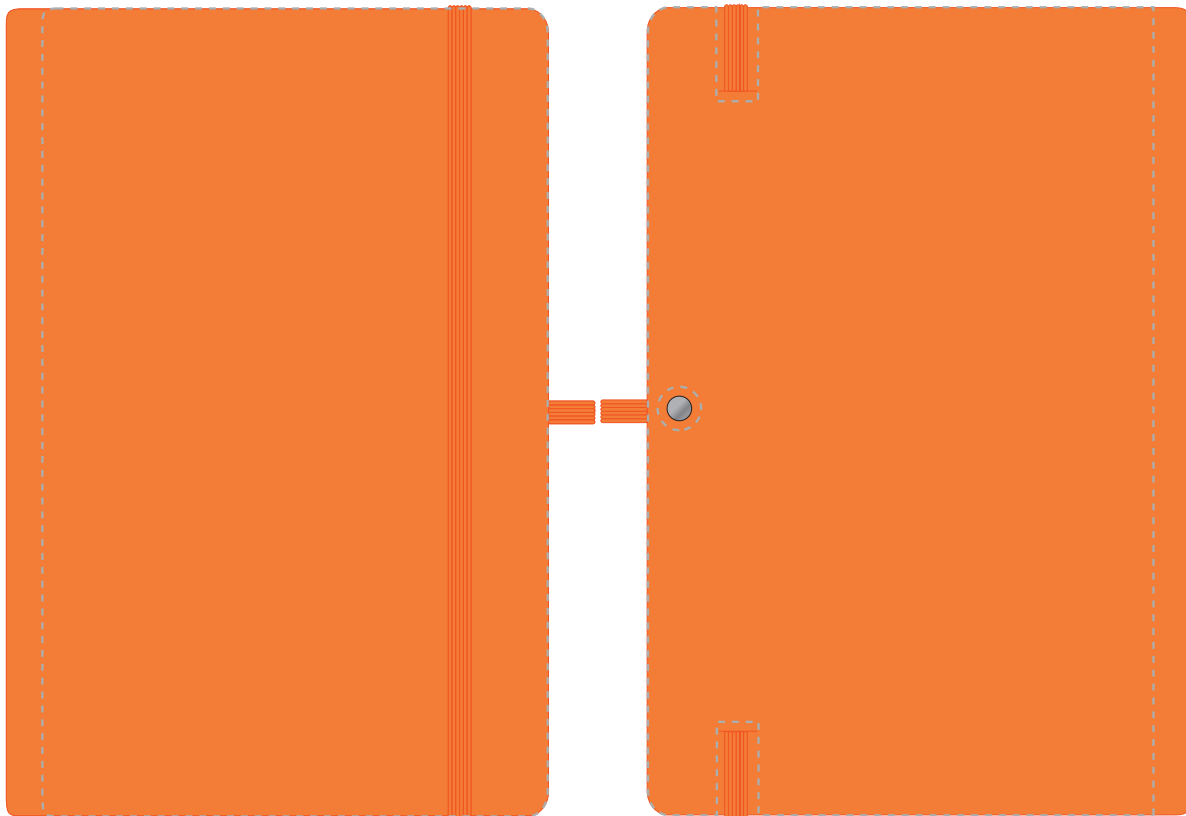

We stock this item in the following colours

**PANTONE REFERENCE(S)**

Product Image for visualisation
- colours may vary

- Debossing / Foil Blocking (Edge to Edge)

ARTWORK SCALE 50%

ARTWORK SCALE 50%

The dashed line is to demonstrate print area and will not appear on your printed item